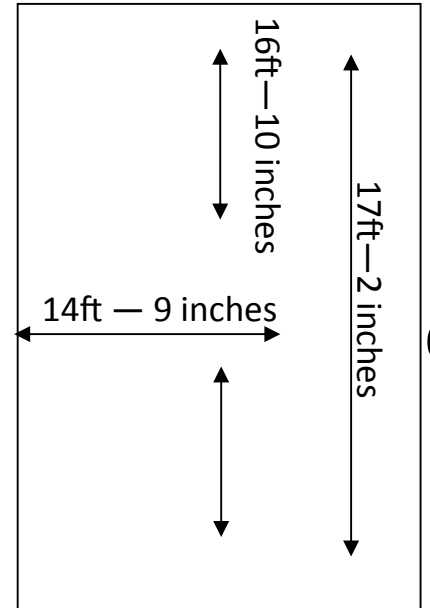

Windows

Outside Exit

Tables Provided

12-60 inch round (seats 6)

12-48 inch round (seats 4)

11-6ft rectangle (seats 4)

Chairs Provided

102-plastic chairs

48-w/arms (cushioned)

Stage

Legend

 60 inch Round Tables w/ 6 chairs

 6ft Rectangular Tables for food

Entrance

Entrance